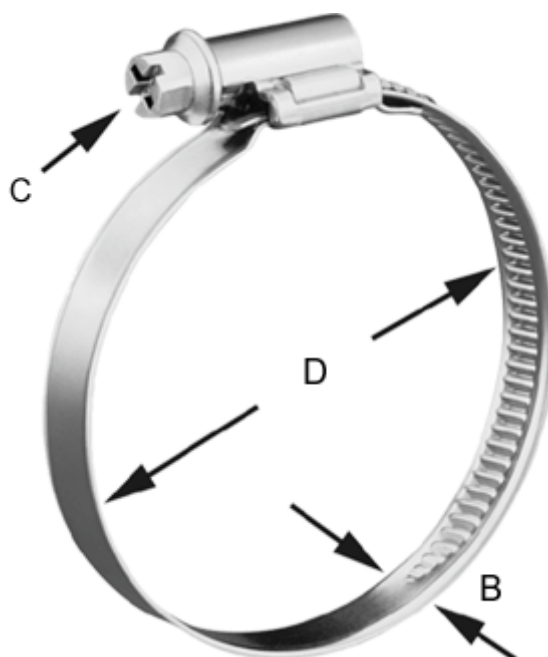

Article number: 021366704130

Description: Worm Drive Hose Clip
TORRO 120-140/12 C7 W4

Measures

C (screw type) = C7 - 7mm

Diameter D = 120-140

Width B = 12.0